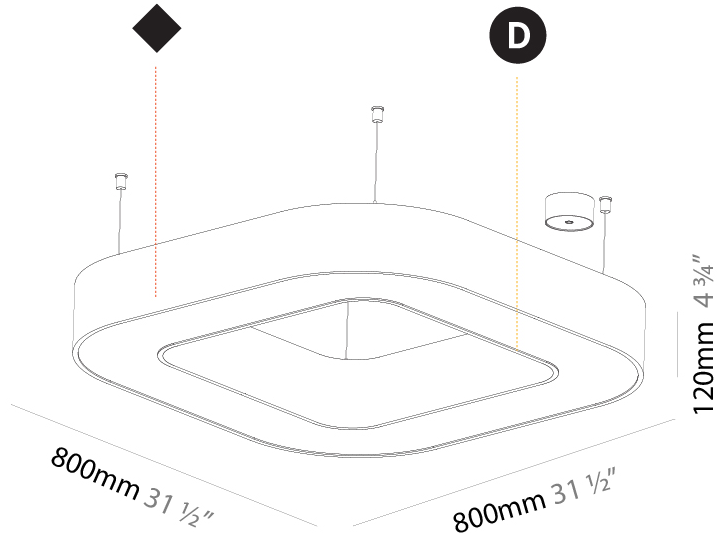

GENERAL

Series: Glorious
Subseries: Glorious Quantum
Brand: Prolicht
Division: Architectural
Mounting Type: Suspension
Mounting Location: Ceiling
Subcategory: Ambient

PHYSICAL

Shape: Square
Length (mm): 800
Length (in): 31 1/2
Width (mm): 800
Width (in): 31 1/2
Height (mm): 120
Height (in): 4 3/4
Max. Overall Height (mm): 2120
Max. Overall Height (in): 83 7/16
Light Distribution: Direct / Indirect
Weight (kg): 9.71
Weight (lbs): 21.44
Diffuser: PMMA - Opal or Micro-Prism
Fixture Finish: SSR / BKV / CWI / CRY / HAB / LAG / UFT / ITA / RUA / RUR / MIC / FTG / MYG / TWT / LOD / PUS / FRO / FUP / KIA / POP / BLS / SPG / MEY / GOH / GUM / CHC / COM / ABZ / JAG / OBR / MOS / ROR
Fixture Material: Aluminum

ELECTRICAL

Lamp Type: LED (Zhaga Standard)
Input Wattage (W): 40 / 20
Total Output Wattage (W): 48 / 38.4 (3500K)
Dimming: Non-Dimming / Phase Dimming (120Vac only) / 0-10V Dimming
Driver Included: Yes
Driver Location: Integrated
Driver Type: Constant Current - 120 / 277Vac
Driver Class: Class 2
Input Voltage (V): 120 - 277
Constant Current (MA): 350 / 800/400 (3500K)

LED

Color Temperature (°K): 3000 / 3500 / 4000
Max. Delivered Lumen (lm): 3690 / 3822 / 3900 Direct / 2560 / 2646 / 2700 Indirect
CRI: >80 CRI
Efficiency (%): 69.8
Lamp Life (hrs): 50000

OPTICAL

RATINGS AND CERTIFICATIONS

Certified By: Certified for North American Standards
IP rating: IP20